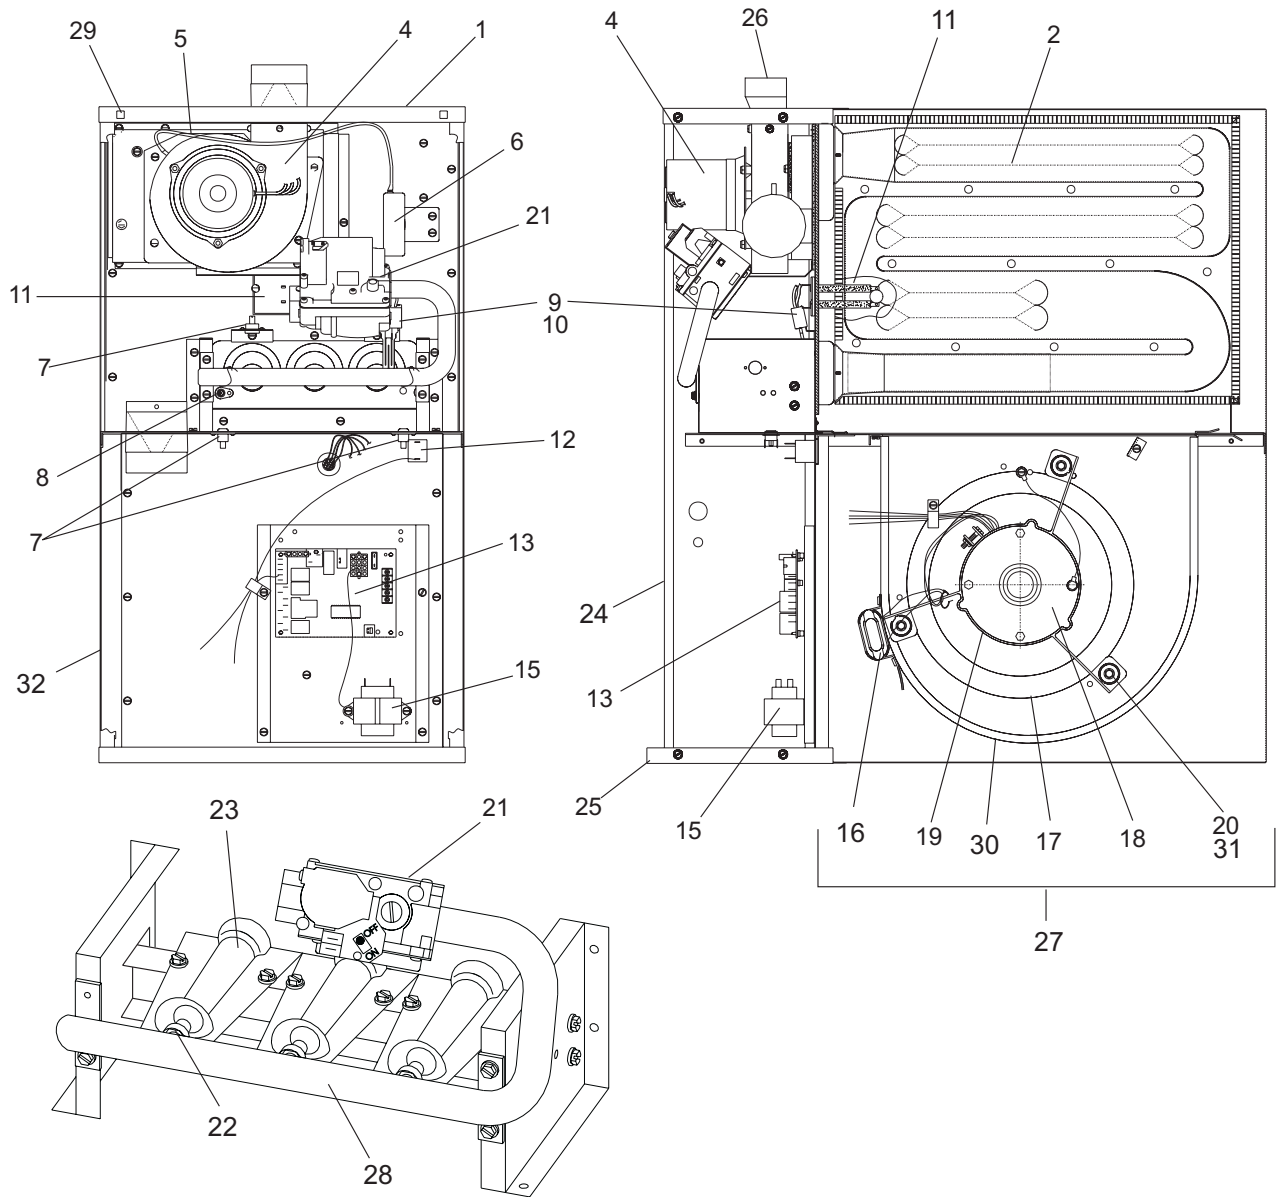

# UGA SERIES MH CLAM TUBE - (80%) MULTI-POSITION NATURAL GAS FURNACE (Style J)

Supersedes: Nothing

035-21334-001 Rev. A (0307)

1 of 4

ITEM	DESCRIPTION	UGAA075BUJ	UGAB075BUJ	UGAB100BUJ	<
		3 BURNER	3 BURNER	4 BURNER	
1	Casing, Top Cap	S1-07319861041	S1-07319861042	S1-07319861042	
2	Heat Exchanger Assembly	S1-2703-5031/A	S1-2703-5031/A	S1-2704-5031/A	
3*	Gasket, Combustion Blower	S1-02815484000	S1-02815484000	S1-02815484000	
4	Blower, Combustion	S1-02435330000	S1-02435330000	S1-02435330000	
5	Tube, Pressure	S1-02812499000	S1-02812499000	S1-02812499000	
6	Switch, Pressure	S1-02435311000	S1-02435311000	S1-02435311000	
7	Switch, Roll Out (3 Req'd)	S1-2702-3191	S1-2702-3191	S1-2702-3191	
8	Sensor, Flame	S1-2702-311P	S1-2702-311P	S1-2702-311P	
9	Ignitor	S1-02532625000	S1-02532625000	S1-02532625000	
10	Bracket, Ignitor	S1-2702-1311	S1-2702-1311	S1-2702-1311	
11	Switch, Limit (Open 140 Deg.)	S1-2702-314P/A	---	S1-2702-314P/A	
	Switch, Limit (Open 155 Deg.)	---	S1-2702-315P/A	---	
12	Switch, Door	S1-02427640000	S1-02427640000	S1-02427640000	
13	Control, Integrated	<b>S1-03109166000</b>	<b>S1-03109166000</b>	<b>S1-03109166000</b>	
14*	Harness, Wire	S1-2802-4711	S1-2802-4711	S1-2802-4711	
15	Transformer (40VA)	S1-2940A3541	S1-2940A3541	S1-2940A3541	
16	Capacitor (7.5MFD, 370V)	S1-02420045000	---	---	
	Capacitor (10MFD, 370V)	---	S1-02420046000	S1-02420046000	
17	Wheel, Blower	S1-02619654003	S1-02619654005	S1-02619654005	
18	Motor, Blower	S1-02425110000	S1-02425110000	S1-02425110000	
19	Mount, 1-PC. Motor	<b>S1-07319831002</b>	<b>S1-07319831002</b>	<b>S1-07319831002</b>	
20	Motor Mounts, Rubber (3 Req'd)	S1-02814740000	S1-02814740000	S1-02814740000	
21	Valve, Gas	S1-02538979000	S1-02538979000	S1-02538979000	
22	Orifice, Gas (Natural-0-2,000 Ft.)	S1-02921182042	S1-02921182042	S1-02921182042	
23	Burner	S1-2702-308P	S1-2702-308P	S1-2702-308P	
24	Panel, Door	S1-07319861051	S1-07319861052	S1-07319861052	
25	Casing, Bottom Cap	S1-07319861031	S1-07319861032	S1-07319861032	
26	Transition, 3"	S1-2802-306	S1-2802-306	S1-2802-306	
27	Blower Assembly	S1-37322099039	S1-37322099040	S1-37322099040	
28	Manifold, Gas	S1-02922240002	S1-02922240002	S1-02922240003	
29	Clip, Door Latch (2 per pkg.)	S1-02131399000	S1-02131399000	S1-02131399000	
30	Blower Housing	S1-37323900000	S1-37323901000	S1-37323901000	
31	Spacer (Ferrule) (3 Req'd)	S1-02320541000	S1-02320541000	S1-02320541000	
32	Wrapper, Casing	S1-07319861021	S1-07319861022	S1-07319861022	
33*	Wiring Diagram	268902	268902	268902	